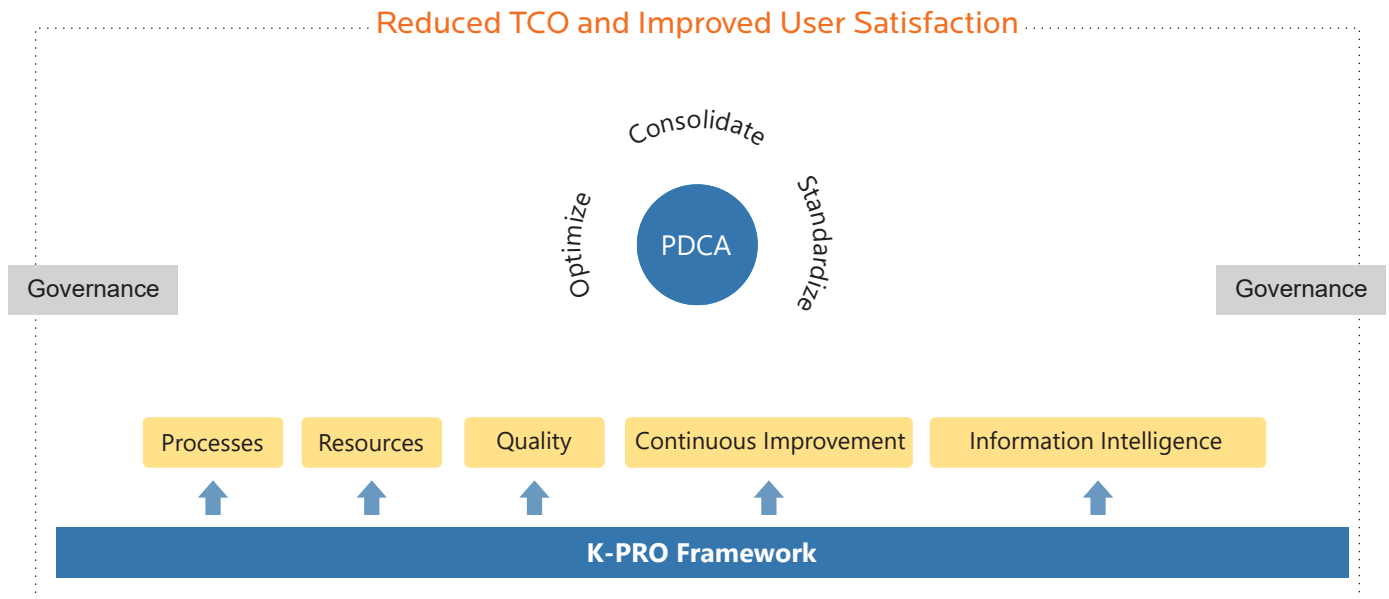

K-PRO

Application and Infrastructure Maintenance & Support

A Framework that Reduces IT OPEX Year-on-Year

While IT applications are an absolute must for organizations, maintaining them can often become a mammoth task. Research shows that organizations spend up to 70-90 percent of their IT OPEX budget on Application maintenance and Infrastructure management. Therefore, choosing the right maintenance framework becomes a crucial decision. K-PRO is an end-to-end Application and Infrastructure Maintenance & Support framework which helps customers reduce their support cost year-on-year and enhances resource utilization without compromising on end user satisfaction. Whether you are a large enterprise or SMB in the manufacturing and automotive industry, K-PRO is customized to suit the needs of each organization. The framework addresses

strategic, tactical and operational challenges in running the IT maintenance services.

Our Perfective, Preventive and Adaptive maintenance approach improves system stability along with optimizing the use of existing assets.

- Complete application maintenance life cycle
- Production Support
- Enhancements
- Upgrades
- Portfolio Management
- Third party tools Maintenance Infrastructure and Database Management

Challenges Minimized, Customer Satisfaction Guaranteed

K-PRO Framework

Solution Highlights:

- Consolidates IT services areas
- Standardizes IT assets / processes
- Optimizes technology / processes
- Strong governance

K-PRO application and infrastructure maintenance & support framework reduced IT OPEX by 12% annually in addition to business benefits worth \$1.5 million for a large engine manufacturer.