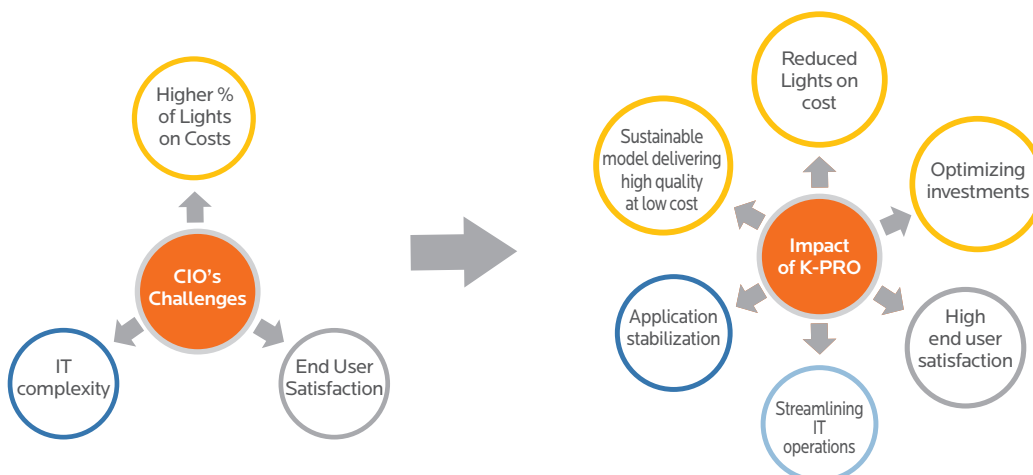

K-PRO

Application and Infrastructure Maintenance & Support

A Framework that Reduces IT OPEX Year-on-Year

While IT applications are an absolute must for organizations, maintaining them can often become a mammoth task. Research shows that organizations spend up to 70-90 percent of their IT OPEX budget on Application maintenance and Infrastructure management. Therefore, choosing the right maintenance framework becomes a crucial decision. K-PRO is an end-to-end Application and Infrastructure Maintenance & Support framework which helps customers reduce their support cost year-on-year and enhances resource utilization without compromising on end user satisfaction. Whether you are a large enterprise or SMB in the manufacturing and automotive industry, K-PRO is customized to suit the needs of each organization. The framework addresses

strategic, tactical and operational challenges in running the IT maintenance services.

Our Perfective, Preventive and Adaptive maintenance approach improves system stability along with optimizing the use of existing assets.

- Complete application maintenance life cycle
- Production Support
- Enhancements
- Upgrades
- Portfolio Management
- Third party tools Maintenance Infrastructure and Database Management

Challenges Minimized, Customer Satisfaction Guaranteed

K-PRO Framework

Solution Highlights:

- Consolidates IT services areas
- Standardizes IT assets / processes
- Optimizes technology / processes
- Strong governance

K-PRO application and infrastructure maintenance & support framework reduced IT OPEX by 12% annually in addition to business benefits worth \$1.5 million for a large engine manufacturer.